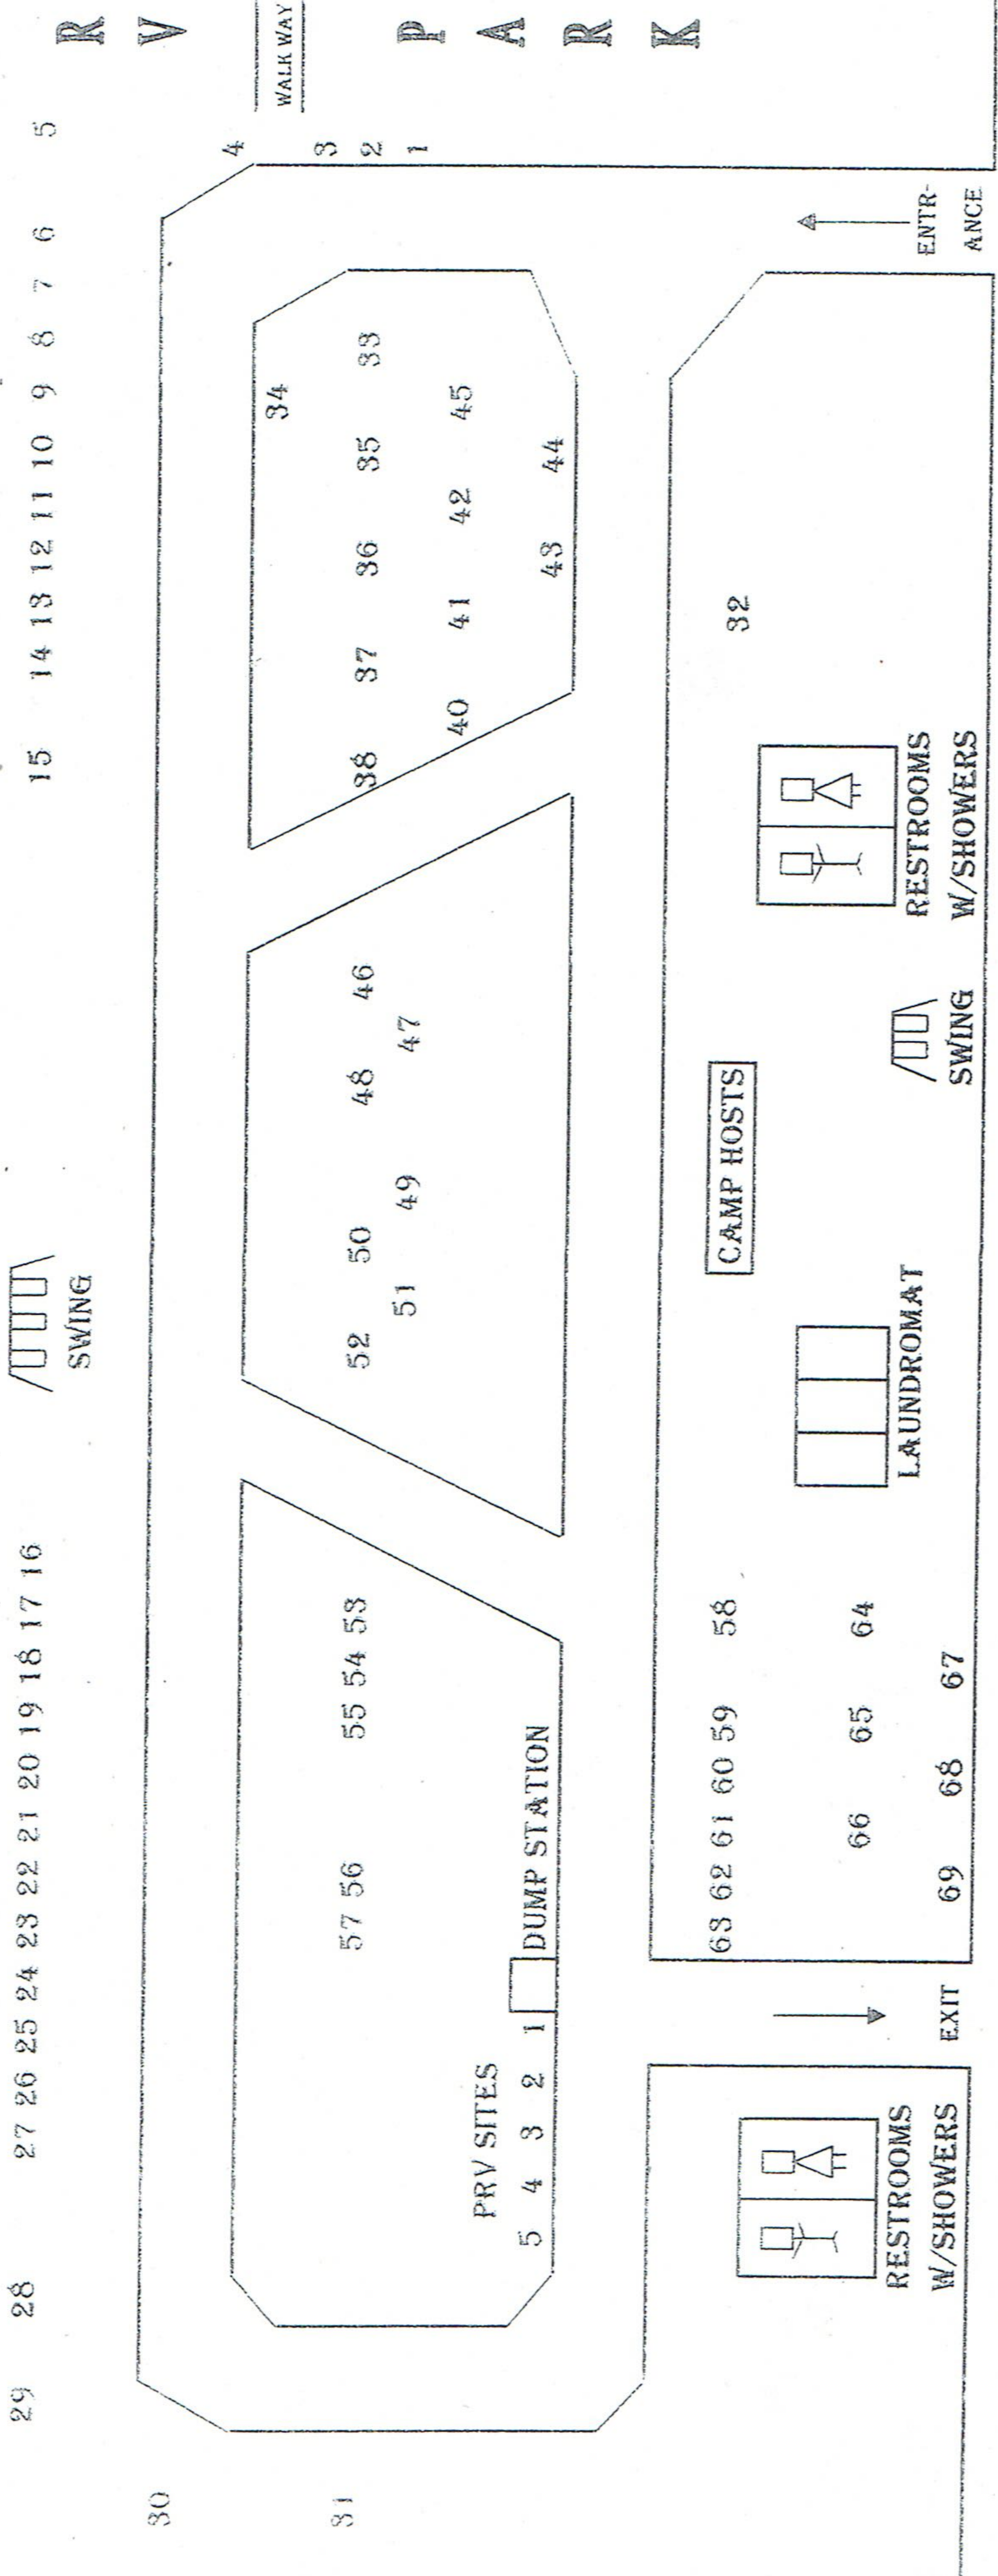

CAMP BLANDING PRIMITIVE CAMP GROUNDS

AVENUE A

BASIC CAMP GROUND RULES:

- * SITES 1 - 57 ARE WATER HOOK UP ONLY
- * SITES 58 - 69 HAVE WATER AND 50 AMP ELECTRICAL HOOK UP
- * SITES 1 - 57 ARE WATER HOOK UP ONLY \$11.00 A NIGHT / PER SITE
- * SITES 58 - 69 HAVE WATER AND 50 AMP ELECTRICAL HOOK UP \$13.75 A NIGHT / PER SITE
- * EACH SITE IT ALLOWED NO MORE THAN 6 PEOPLE PER SITE.
- * CHECK-OUT TIME IS 1200HRS.
- * EACH SITE IS ALLOWED UP TO TWO UNITS PER SITE BUT NO MORE THAN ONE CAMPER PER SITE
- * AVE. A IS RESTRICTED TO 15MPH DURING THE HOURS OF 6:30AM-8:30AM
- * NO PETS ALLOWED
- * TENTS ARE PROHIBITED ON SITES 58 - 69 DURING THE TIME OF: 01 MAY TO 31 AUGUST